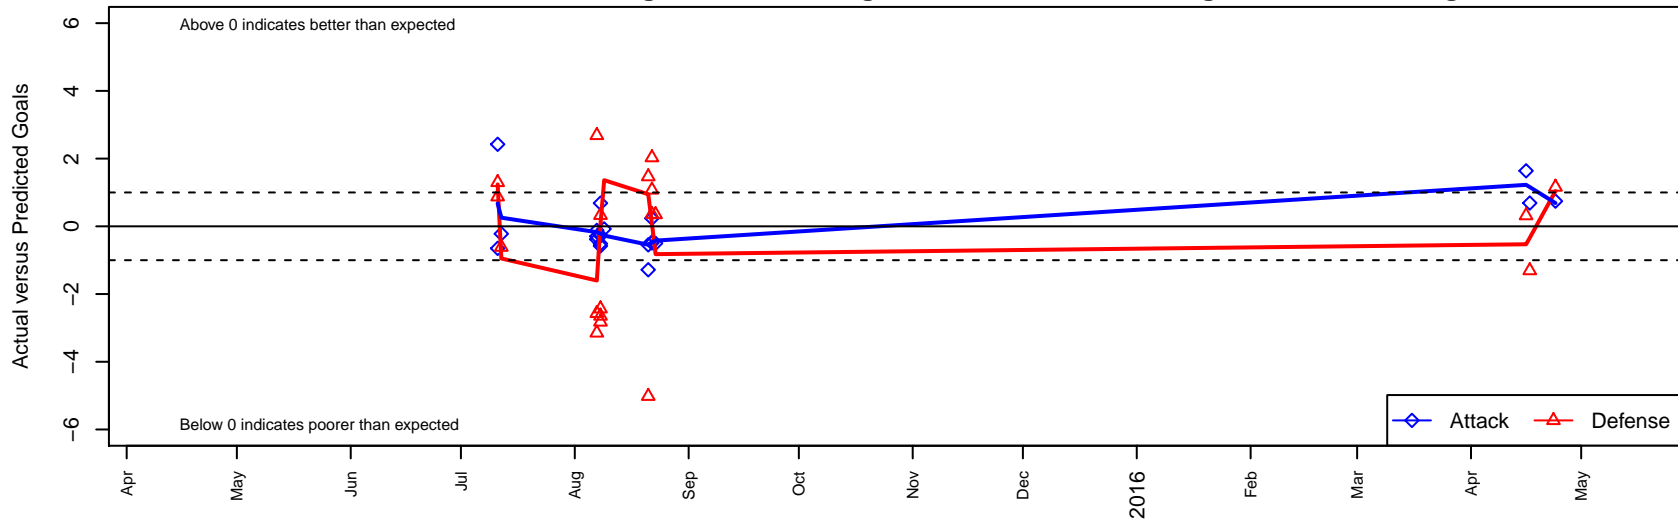

SSC Shadow Elite Dobson G99

Spokane SC Shadow
 Spokane Valley, WA
 G99 total strength=1153
 attack=3.47 defense=3.33
 spr league = Spr PSPL-Inland U16

alt names used:
 SHADOW ELITE DOBSON (WA)
 SSC Shadow Elite 99
 SSC Shadow Elite Dobson [G99]
 Spokane Shadow ELITE Select Dobson

Venues played:
 2015 Seattle United Cup GU16
 2015 Les Schwab NW Cup U16
 2015 Les Schwab NW Cup U17-19 U19
 2015 Xtreme Cup GU16
 2015 Xtreme Cup GU17-19
 2015 Spr PSPL-Inland U16

SSC Shadow Elite Dobson G99
 Dots are actual minus expected GF (blue circles) and GA (red triangles).
 Blue line is smoothed change in attack strength. Red is smoothed change in defense strength.

**attack and defense variance (black dot)
relative to other teams
and top 10 in region**

**attack and defense rating
relative to others at age
and all opponents in last 13 months**

**attack and defense rating
relative to others at age
and all opponents in last 13 months**

Performance relative to 13 month average

Performance relative to 13 month average

Distribution of opponents
 Red = Lose zone, Blue = Win zone, Green = Even
 Black line separates win/lose zones

lot. A=Neither has attack advantage, B=Opponent has both attack and defense advantage, C=Opponent has both attack and defense disadvantage, D=Both have