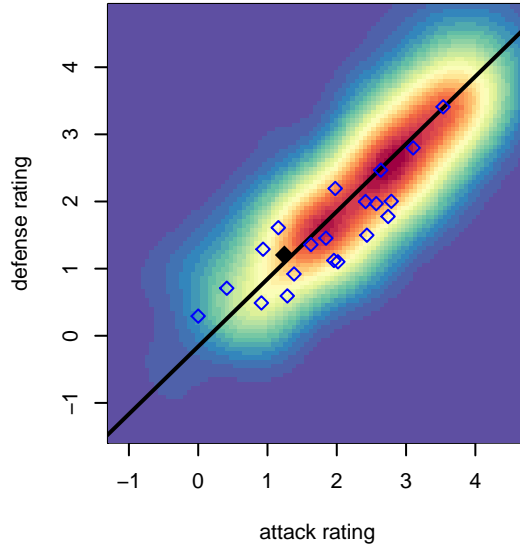

SSC Shadow Elite Dobson G99

Spokane SC Shadow
 Spokane Valley, WA
 G99 total strength=1153
 attack=3.47 defense=3.33
 spr league = Spr PSPL-Inland U16

alt names used:
 SHADOW ELITE DOBSON (WA)
 SSC Shadow Elite 99
 SSC Shadow Elite Dobson [G99]
 Spokane Shadow ELITE Select Dobson

Venues played:
 2015 Seattle United Cup GU16
 2015 Les Schwab NW Cup U16
 2015 Les Schwab NW Cup U17-19 U19
 2015 Xtreme Cup GU16
 2015 Xtreme Cup GU17-19
 2015 Spr PSPL-Inland U16

SSC Shadow Elite Dobson G99
 Dots are actual minus expected GF (blue circles) and GA (red triangles).
 Blue line is smoothed change in attack strength. Red is smoothed change in defense strength.

**attack and defense variance (black dot)
relative to other teams
and top 10 in region**

**attack and defense rating
relative to others at age
and all opponents in last 13 months**

**attack and defense rating
relative to others at age
and all opponents in last 13 months**

Performance relative to 13 month average

Performance relative to 13 month average

Distribution of opponents
 Red = Lose zone, Blue = Win zone, Green = Even
 Black line separates win/lose zones

lot. A=Neither has attack advantage, B=Opponent has both attack and defense advantage, C=Opponent has both attack and defense disadvantage, D=Both have