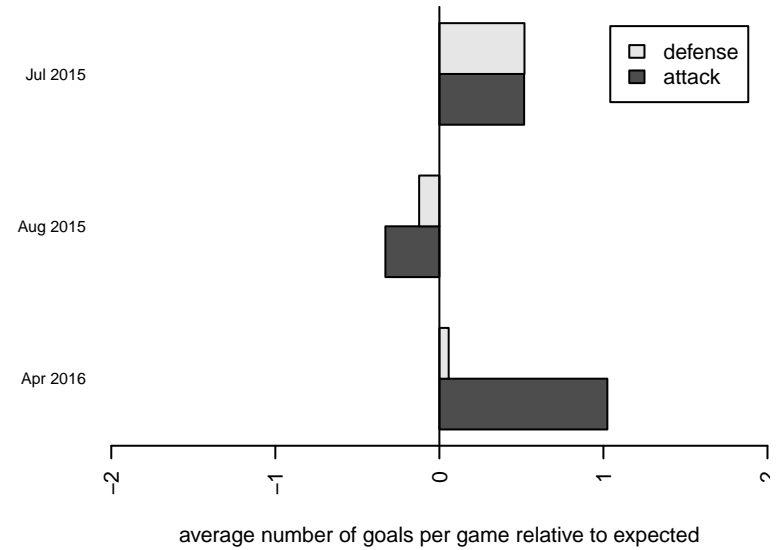

Venues played:
 2015 Seattle United Cup GU16
 2015 Les Schwab NW Cup U16
 2015 Les Schwab NW Cup U17-19 U19
 2015 Xtreme Cup GU16
 2015 Xtreme Cup GU17-19
 2015 Spr PSPL-Inland U16

SSC Shadow Elite Dobson G99
 Dots are actual minus expected GF (blue circles) and GA (red triangles).
 Blue line is smoothed change in attack strength. Red is smoothed change in defense strength.

**attack and defense variance (black dot)
relative to other teams
and top 10 in region**

**attack and defense rating
relative to others at age
and all opponents in last 13 months**

**attack and defense rating
relative to others at age
and all opponents in last 13 months**

Performance relative to 13 month average

Performance relative to 13 month average

Distribution of opponents
 Red = Lose zone, Blue = Win zone, Green = Even
 Black line separates win/lose zones

lot. A=Neither has attack advantage, B=Opponent has both attack and defense advantage, C=Opponent has both attack and defense disadvantage, D=Both have