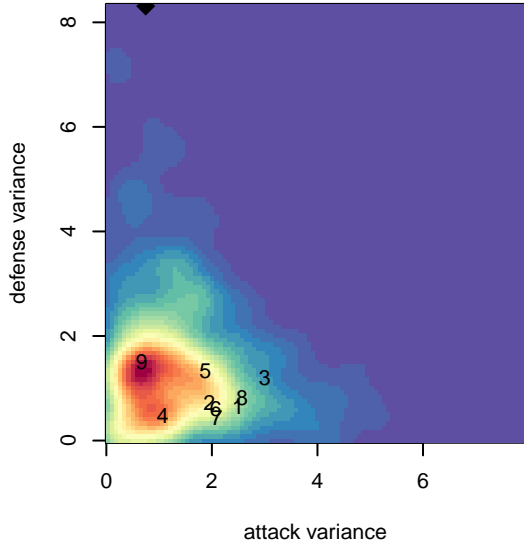

SSC Shadow Elite Dobson G99

Spokane SC Shadow
 Spokane Valley, WA
 G99 total strength=1153
 attack=3.47 defense=3.33
 spr league = Spr PSPL-Inland U16

alt names used:
 SHADOW ELITE DOBSON (WA)
 SSC Shadow Elite 99
 SSC Shadow Elite Dobson [G99]
 Spokane Shadow ELITE Select Dobson

Venues played:
 2015 Seattle United Cup GU16
 2015 Les Schwab NW Cup U16
 2015 Les Schwab NW Cup U17-19 U19
 2015 Xtreme Cup GU16
 2015 Xtreme Cup GU17-19
 2015 Spr PSPL-Inland U16

SSC Shadow Elite Dobson G99
 Dots are actual minus expected GF (blue circles) and GA (red triangles).
 Blue line is smoothed change in attack strength. Red is smoothed change in defense strength.

**attack and defense variance (black dot)
relative to other teams
and top 10 in region**

**attack and defense rating
relative to others at age
and all opponents in last 13 months**

**attack and defense rating
relative to others at age
and all opponents in last 13 months**

Performance relative to 13 month average

Performance relative to 13 month average

Distribution of opponents
 Red = Lose zone, Blue = Win zone, Green = Even
 Black line separates win/lose zones

lot. A=Neither has attack advantage, B=Opponent has both attack and defense advantage, C=Opponent has both attack and defense disadvantage, D=Both have