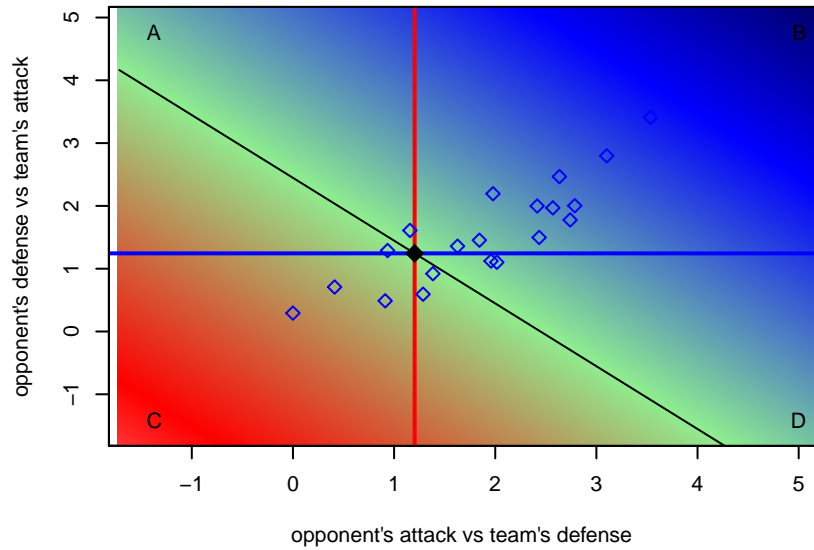

Venues played:
 2015 Seattle United Cup GU16
 2015 Les Schwab NW Cup U16
 2015 Les Schwab NW Cup U17-19 U19
 2015 Xtreme Cup GU16
 2015 Xtreme Cup GU17-19
 2015 Spr PSPL-Inland U16

SSC Shadow Elite Dobson G99
 Dots are actual minus expected GF (blue circles) and GA (red triangles).
 Blue line is smoothed change in attack strength. Red is smoothed change in defense strength.

**attack and defense variance (black dot)
relative to other teams
and top 10 in region**

**attack and defense rating
relative to others at age
and all opponents in last 13 months**

**attack and defense rating
relative to others at age
and all opponents in last 13 months**

Performance relative to 13 month average

Performance relative to 13 month average

Distribution of opponents
 Red = Lose zone, Blue = Win zone, Green = Even
 Black line separates win/lose zones

lot. A=Neither has attack advantage, B=Opponent has both attack and defense advantage, C=Opponent has both attack and defense disadvantage, D=Both have