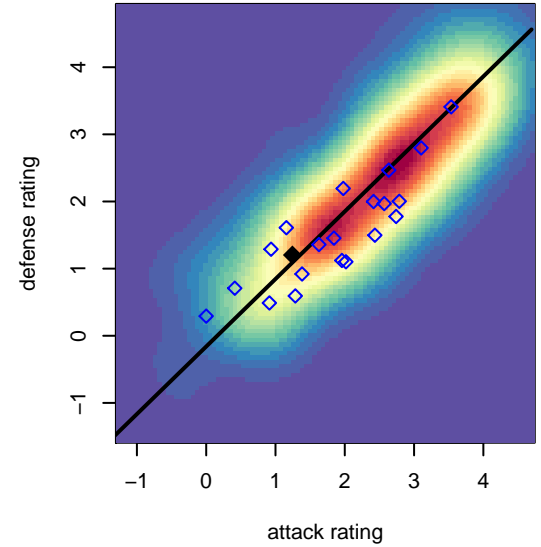

SSC Shadow Elite Dobson G99

Spokane SC Shadow
 Spokane Valley, WA
 G99 total strength=1153
 attack=3.47 defense=3.33
 spr league = Spr PSPL-Inland U16

alt names used:
 SHADOW ELITE DOBSON (WA)
 SSC Shadow Elite 99
 SSC Shadow Elite Dobson [G99]
 Spokane Shadow ELITE Select Dobson

Venues played:
 2015 Seattle United Cup GU16
 2015 Les Schwab NW Cup U16
 2015 Les Schwab NW Cup U17-19 U19
 2015 Xtreme Cup GU16
 2015 Xtreme Cup GU17-19
 2015 Spr PSPL-Inland U16

SSC Shadow Elite Dobson G99
 Dots are actual minus expected GF (blue circles) and GA (red triangles).
 Blue line is smoothed change in attack strength. Red is smoothed change in defense strength.

**attack and defense variance (black dot)
relative to other teams
and top 10 in region**

**attack and defense rating
relative to others at age
and all opponents in last 13 months**

**attack and defense rating
relative to others at age
and all opponents in last 13 months**

Performance relative to 13 month average

Performance relative to 13 month average

Distribution of opponents
 Red = Lose zone, Blue = Win zone, Green = Even
 Black line separates win/lose zones

lot. A=Neither has attack advantage, B=Opponent has both attack and defense advantage, C=Opponent has both attack and defense disadvantage, D=Both have