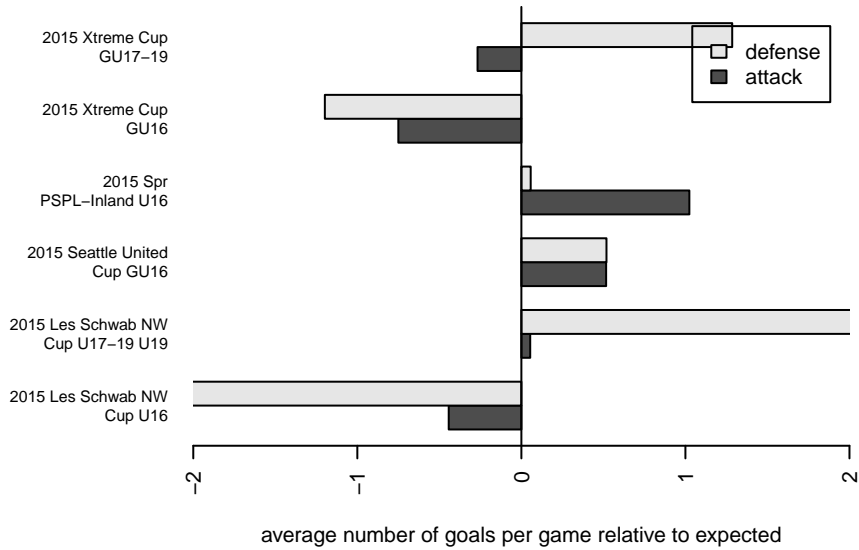

Venues played:
 2015 Seattle United Cup GU16
 2015 Les Schwab NW Cup U16
 2015 Les Schwab NW Cup U17-19 U19
 2015 Xtreme Cup GU16
 2015 Xtreme Cup GU17-19
 2015 Spr PSPL-Inland U16

SSC Shadow Elite Dobson G99
 Dots are actual minus expected GF (blue circles) and GA (red triangles).
 Blue line is smoothed change in attack strength. Red is smoothed change in defense strength.

**attack and defense variance (black dot)
relative to other teams
and top 10 in region**

**attack and defense rating
relative to others at age
and all opponents in last 13 months**

**attack and defense rating
relative to others at age
and all opponents in last 13 months**

Performance relative to 13 month average

Performance relative to 13 month average

Distribution of opponents
 Red = Lose zone, Blue = Win zone, Green = Even
 Black line separates win/lose zones

lot. A=Neither has attack advantage, B=Opponent has both attack and defense advantage, C=Opponent has both attack and defense disadvantage, D=Both have